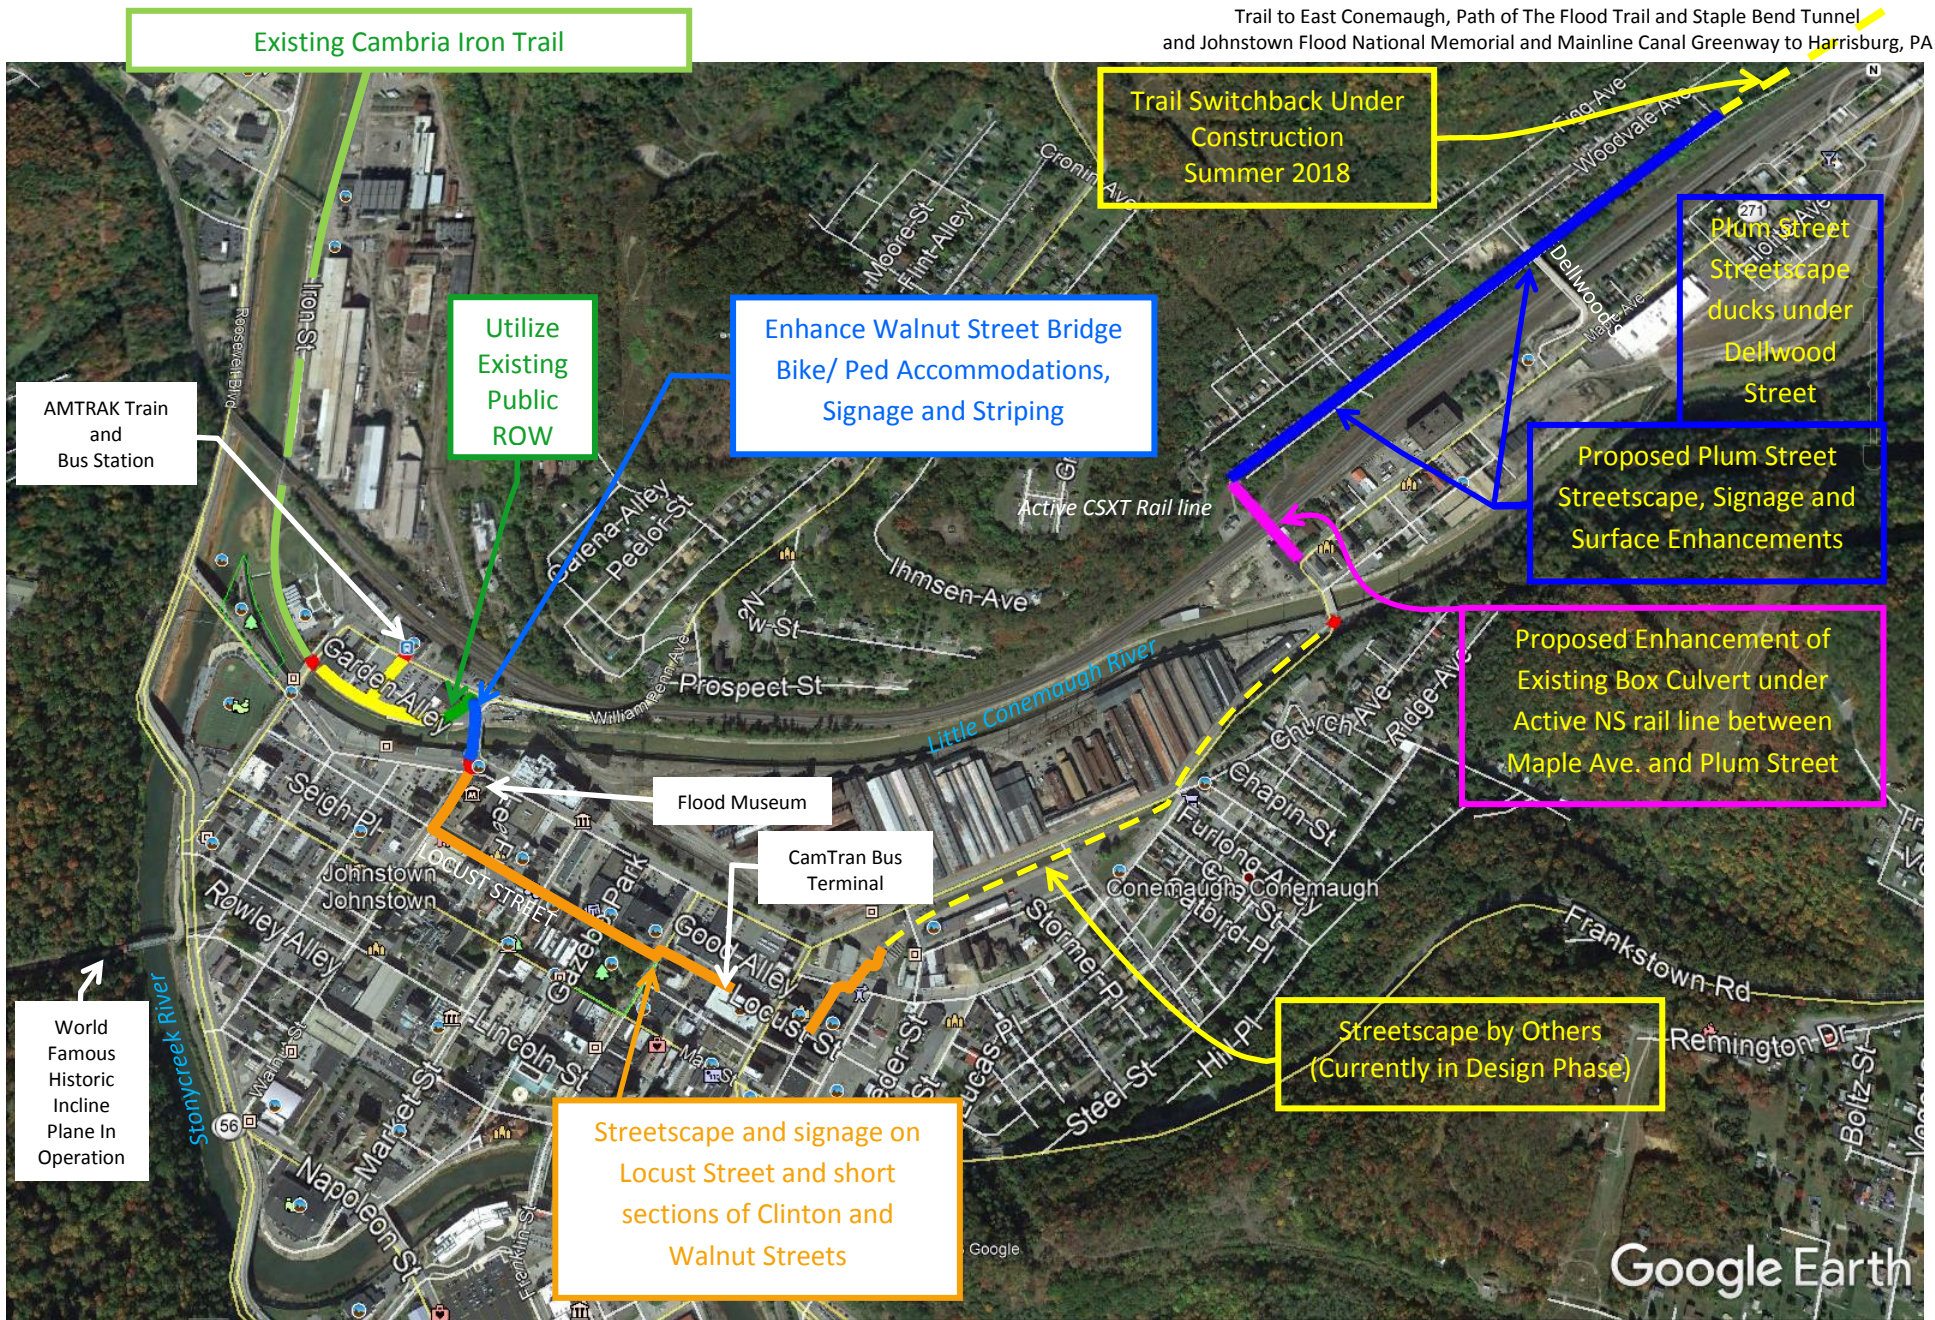

Trail to East Conemaugh, Path of The Flood Trail and Staple Bend Tunnel and Johnstown Flood National Memorial and Mainline Canal Greenway to Harrisburg, PA

Trail Continues from Downtown Johnstown to Mainline Canal Greenway, Jim Mayer Trail and 9/11 Trail to Windber, Flight 93 National Memorial and Great Allegheny Passage to Washington D.C.